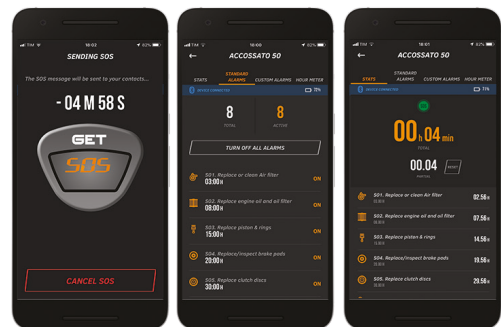

SMART SOS

SETTABLE SOS ALARM AND WIRELESS HOUR METER

GET SMART SOS

FREE APP AVAILABLE FOR IOS AND ANDROID, TO USE ALL THE DEVICE FEATURES

Smart SOS is the brand new GET product which is both a **settable SOS alarm** and a **wireless hour meter**. This device features an **internal accelerometer**, which detects when the bike falls and **sends a notification with GPS position to your selected contacts**, thanks to a free App available for both iOS and Android.

Smart SOS allows to record **standard and customised service intervals** in order to keep the bike at the highest level of efficiency and performance; and it also tracks total and partial counts (up to 1000 hours).

Equipped with a CR2032 **replaceable battery**, Smart SOS can be **installed directly on the frame**, without needs of cables or sensors and is water and dirt proof.

APP MAIN FUNCTIONS

- SOS:** The App sends notifications to the registered contact.
- SERVICE:** The App records customised maintenance intervals in order to keep the bike at the highest level of efficiency and performance.
- HOOR METER FUNCTION:** The App shows total or partial counts and allows to set the device sensibility.