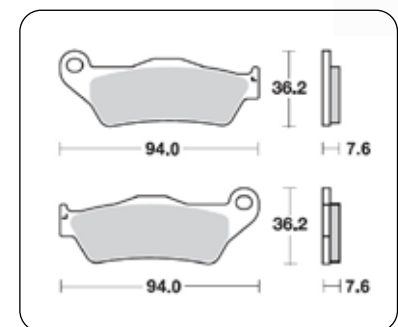

930

You can also use our online product finder:
PRODUCTS.MOTO-MASTER.COM